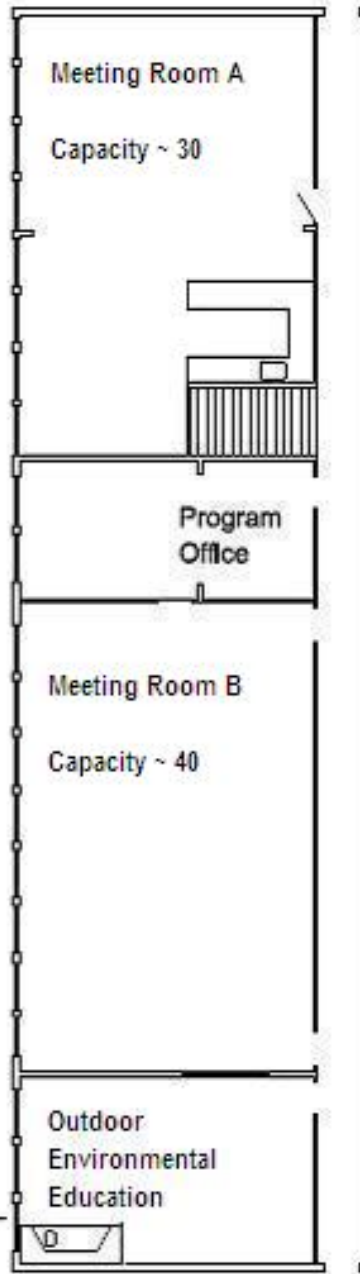

Main Floor

1/8" = 1' - 0"

2nd Floor

1/8" = 1' - 0"

Title: Activity Centre Main Floor Layout			
Project: River's Edge Camping Association		Page: 1 of 1	
Scale: 1/8" = 1'-0"	Date: Nov 13, 2006	Drawn By: JM	Reviewed: JM